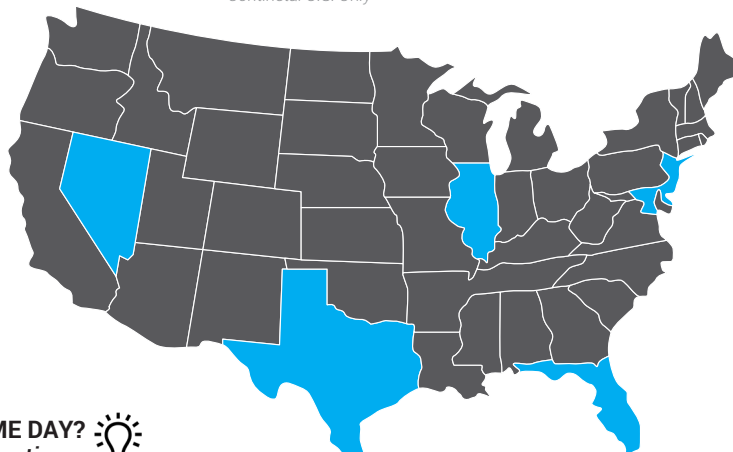

NEW JERSEY
101 Mt. Holly By-Pass
Lumberton, NJ 08048

FLORIDA
9550 Satellite Blvd., Suite 145
Orlando, FL 32837

TEXAS
8787 West Road, Suite 190
Houston TX 77064

ILLINOIS
607 W. Dempster St.
Mt. Prospect, IL 60056

NEVADA
839 Pilot Rd, Suite A
Las Vegas, NV 89119

We offer 5 DISTRIBUTION facilities and a 2-DAY SHIPPING guarantee!
*Continental U.S. Only

NEED IT THE SAME DAY? 
Pick it up at one of our locations.

ALLPOINTS guarantees lower pricing on Original Parts. Contact our customer service department to learn more about our 110% price match guarantee.